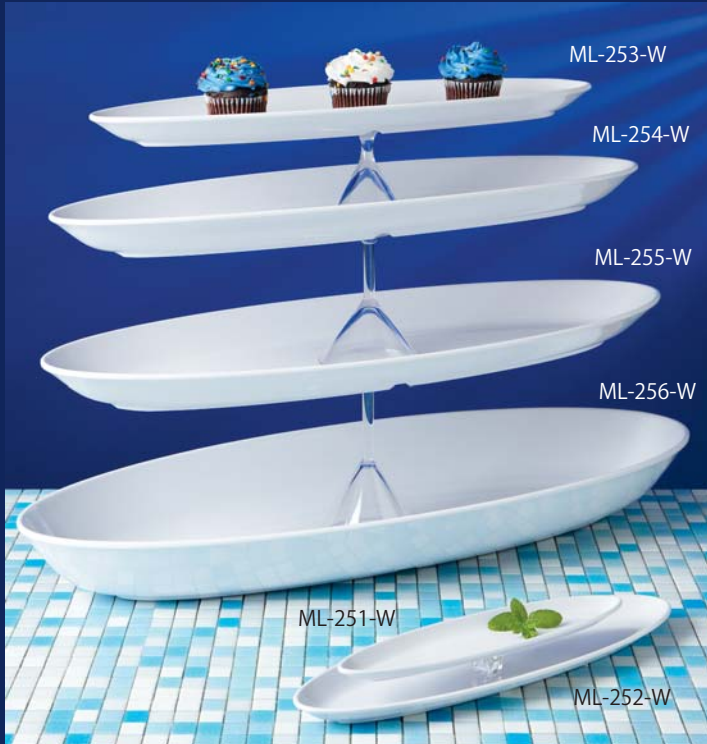

Siciliano™

Elegantly Crafted Fine Melamine

ML-253-W

ML-254-W

ML-255-W

ML-256-W

ML-251-W

ML-252-W

- **ML-251-** 4 oz., 12" x 3" oval side dish, .88" deep, 12 ea./std. pk
- **ML-252-** 20 oz., 16" x 5" oval platter, 1" deep, 6 ea./std. pk
- **ML-253-** 40.6 oz., 21" x 6.5" oval platter, 1.5" deep, 3 ea./std. pk
- **ML-254-** 2.6 qt., 25" x 8" oval platter, 1.75" deep, 3 ea./std. pk
- **ML-255-** 4 qt., 27" x 10" deep oval platter, 2" deep, 3 ea./std. pk
- **ML-256-** 10.4 qt., 30" x 11.75" deep oval platter, 3.5" deep, 1 ea./std. pk