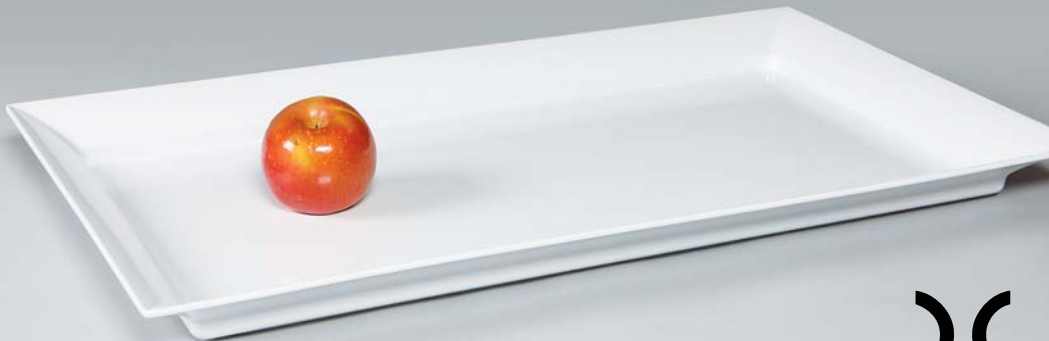

More inspirations at  
[www.get-melamine.com](http://www.get-melamine.com)

*New large pieces...*

from G.E.T. Enterprises

G.E.T. Enterprises leads the way with new large serving pieces in elegant classic white. Generously sized bowls and platters are perfect for any catering event. Made of durable, dishwasher safe melamine.